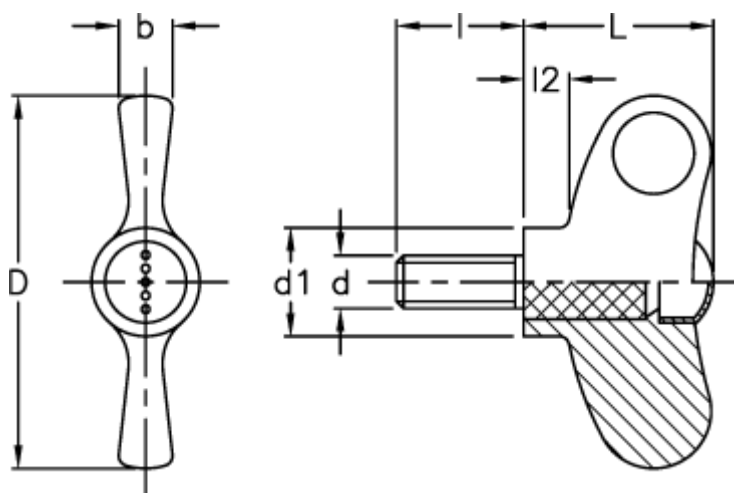

Article number: 23052236362

Description: E+G Wing screw
EWN.55 p-M8x30-C2, orange cap

Measures

b	= 8
D	= 55
d1	= 16.0
d 6g	= M8
l	= 30
L	= 28
l2	= 6.5